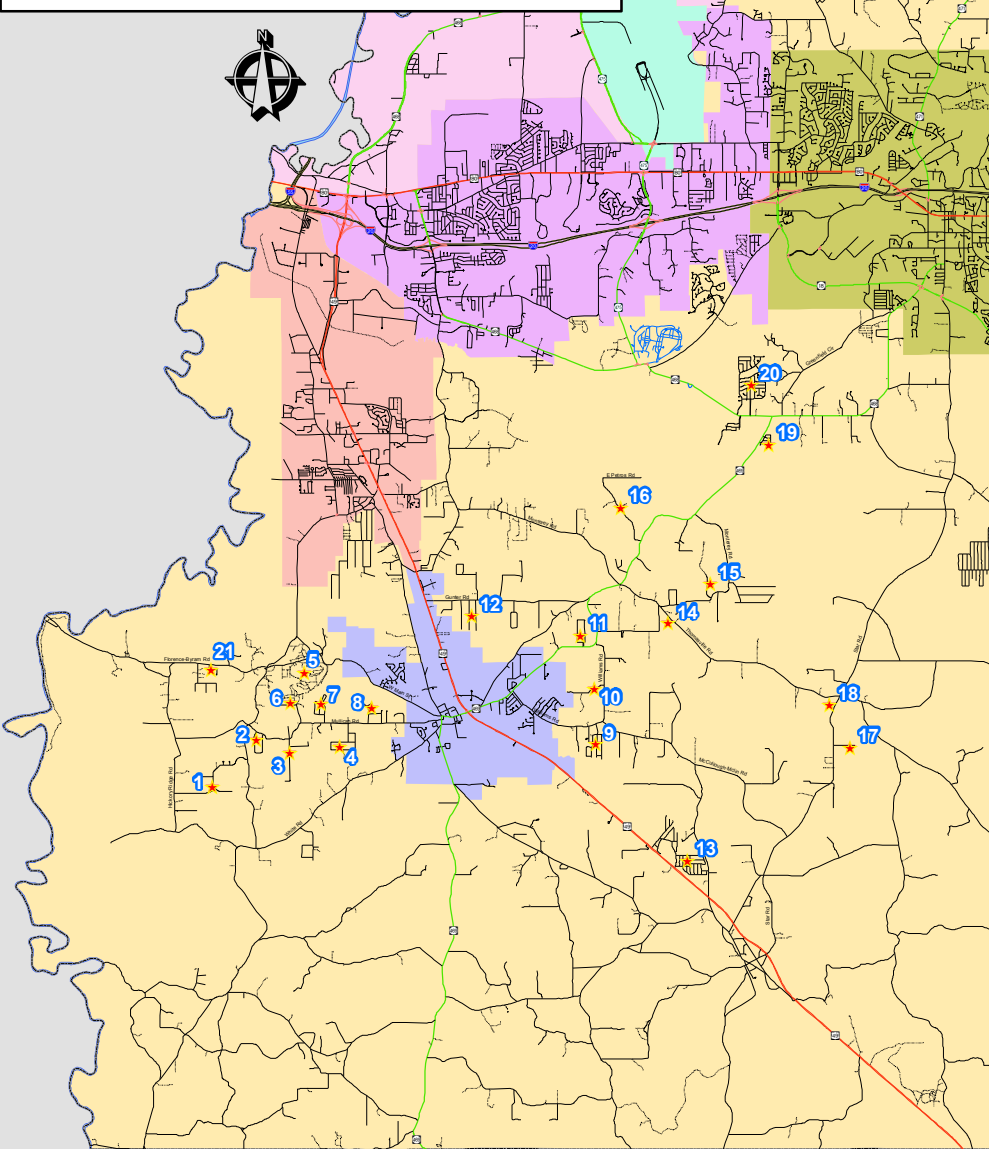

Southwest Rankin County

- | | |
|------------------------|------------------------|
| 1. Deer Valley | 12. Woodland Acres |
| 2. Arcadia | 13. Plantation Shores |
| 3. Eagle Ridge Estates | 14. Cotton Row |
| 4. Burnside Estates | 15. Thompson Place |
| 5. Hoover Lake | 16. Bridgepoint |
| 6. Confederate Heights | 17. Pine Grove Village |
| 7. Southern Acres | 18. Whispering Pines |
| 8. Country Hills | 19. Cedar Stone |
| 9. Rolling Hills | 20. Live Oaks |
| 10. Highland Meadows | 21. Riverhills South |
| 11. Magnolia Springs | |