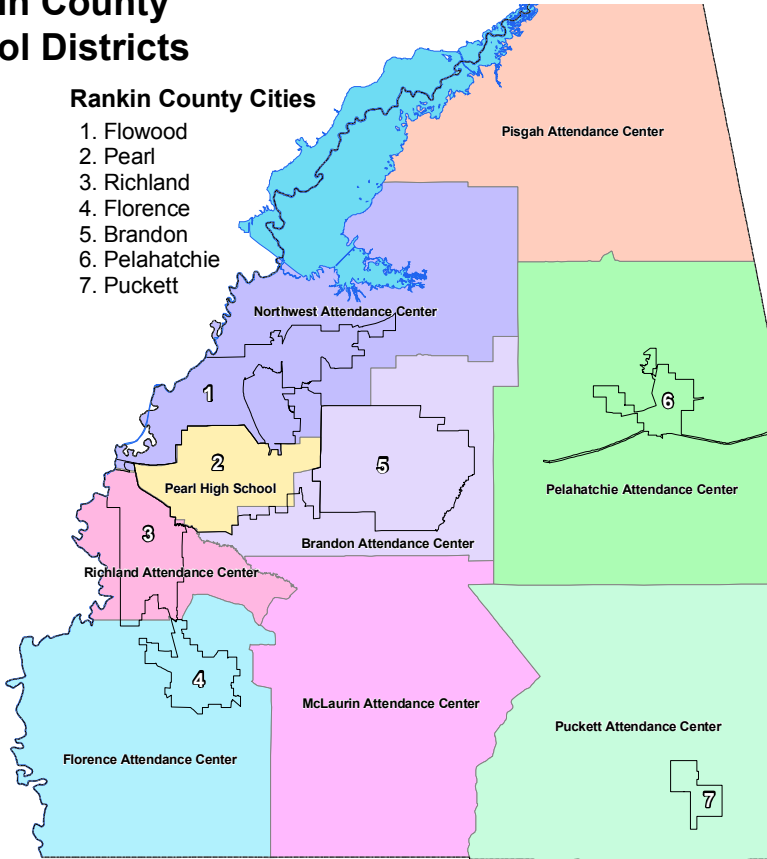

Rankin County School Districts

Rankin County Cities

1. Flowood
2. Pearl
3. Richland
4. Florence
5. Brandon
6. Pelahatchie
7. Puckett

RANKIN COUNTY STATISTICS

Area 795 square miles
 Rankin County Median Household Income (2007).....\$63,779