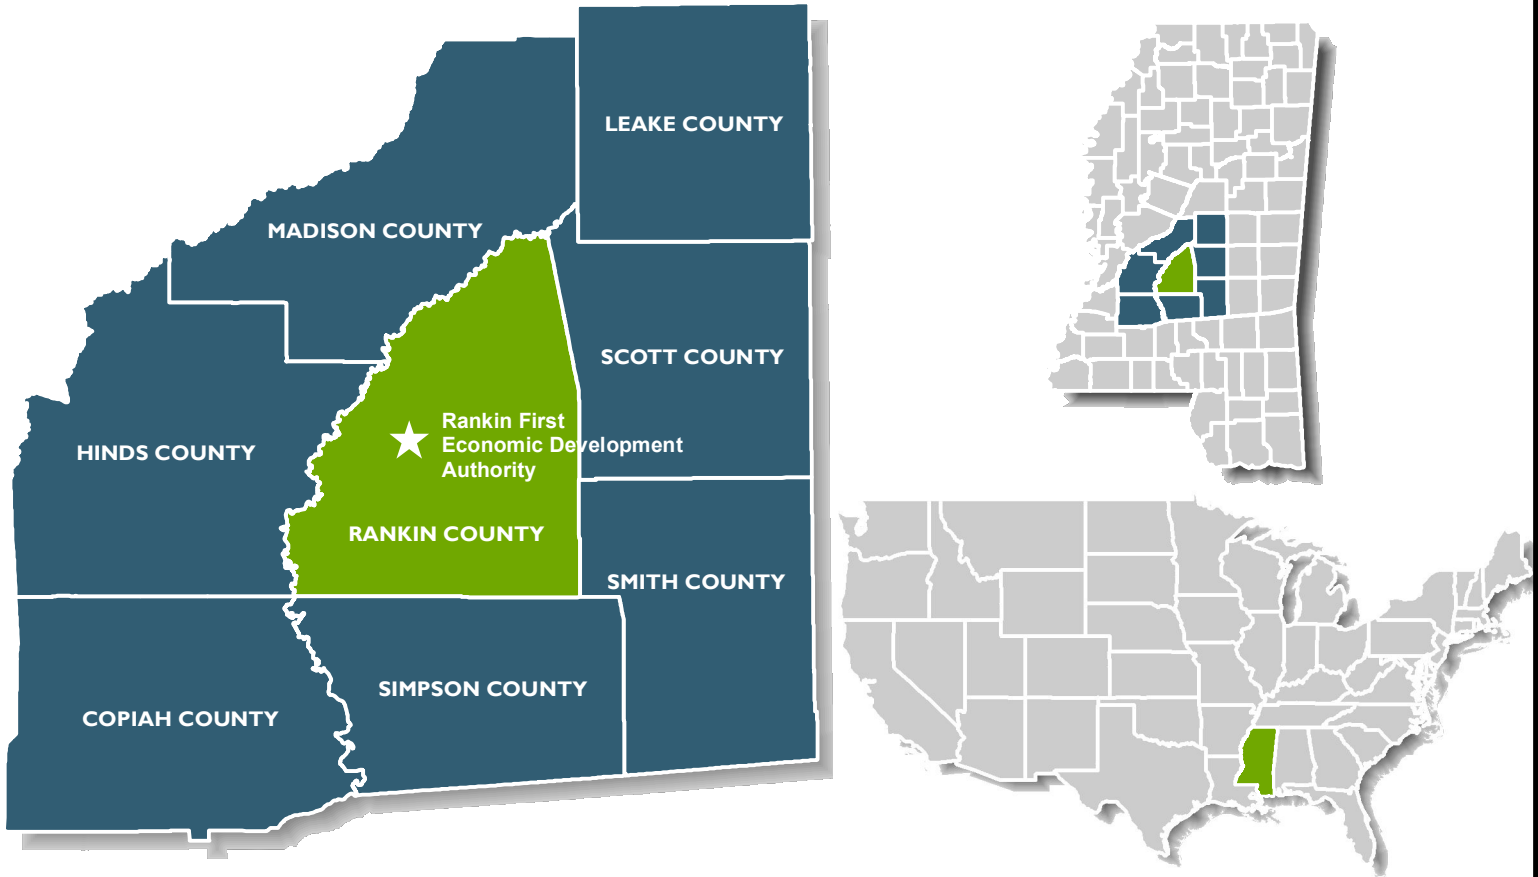

## Location of Rankin County, Mississippi

## Distance to Major Cities

City	Miles from Rankin First
Memphis, TN	219
Jackson, MS	11
Birmingham, AL	226
Little Rock, AR	272
Nashville, TN	416
Montgomery, AL	237
Mobile, AL	184
Atlanta, GA	370
Biloxi, MS	164
New Orleans, LA (port)	196
Pensacola, FL	247
Des Moines, IA	836