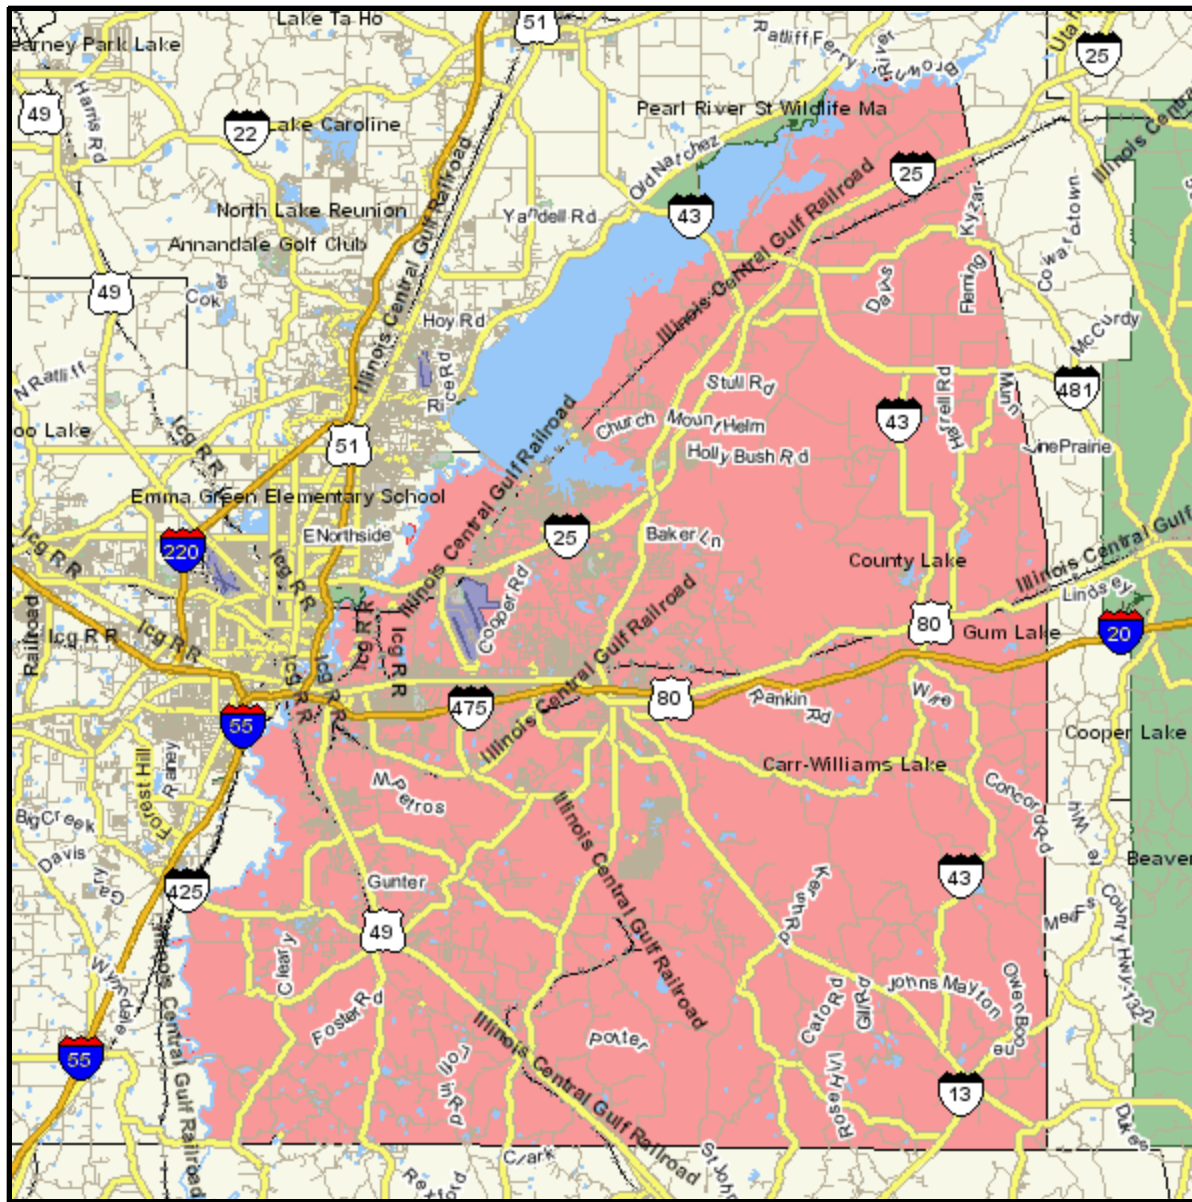

Area Map

County
See Appendix for Geographies

Area Map

Appendix: Area Listing

Area Name:

Type: List - County

<u>Geography Code</u>	<u>Geography Name</u>	<u>Geography Code</u>	<u>Geography Name</u>
28121	Rankin County, MS		